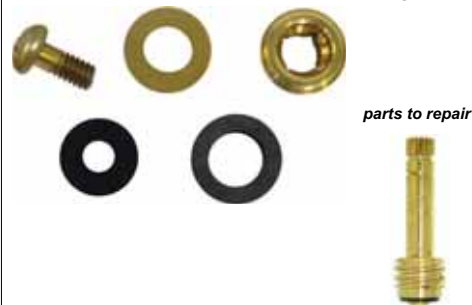

American Standard

Colony

5 pieces

parts to repair

Packaging	Product #	each	6 plus
bag	KIT6121 ...	$2.70	$2.25