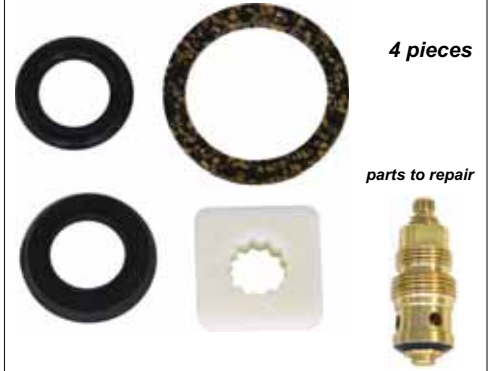

Crane-Repal

Dial-Eze

4 pieces

parts to repair

Packaging	Product #	each	6 plus	50 plus
bag	KIT0045 ...	$3.00	$2.55	$2.25
clam pack	7KIT0045 ...	$4.50	$4.05