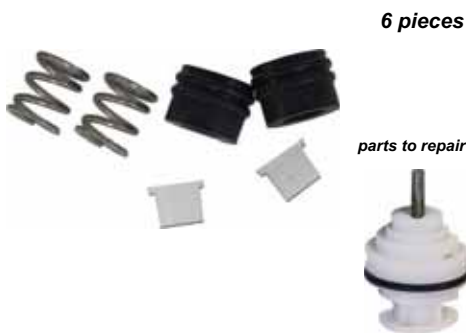

Valley
Seats & Springs

Packaging	Product #	each	6 plus	50 plus	100 plus
bag	PB7059 ...	$2.40	$2.25	$1.80	$1.65
clam pack	7PB7059 ...	$4.20	$3.75