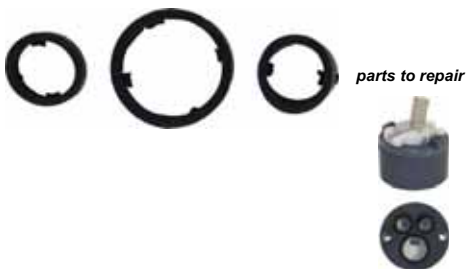

Handle Screws

**Assorted Handle Screws (12 pieces)
Clam Shell**

Packaging	Product #	each	6 plus
clam pack	17-7695 ...	\$6.30	\$5.25

American Standard

**Aquarian
3 pieces**

Packaging	Product #	each	6 plus
bag	KIT0023 ...	\$4.35	\$3.60